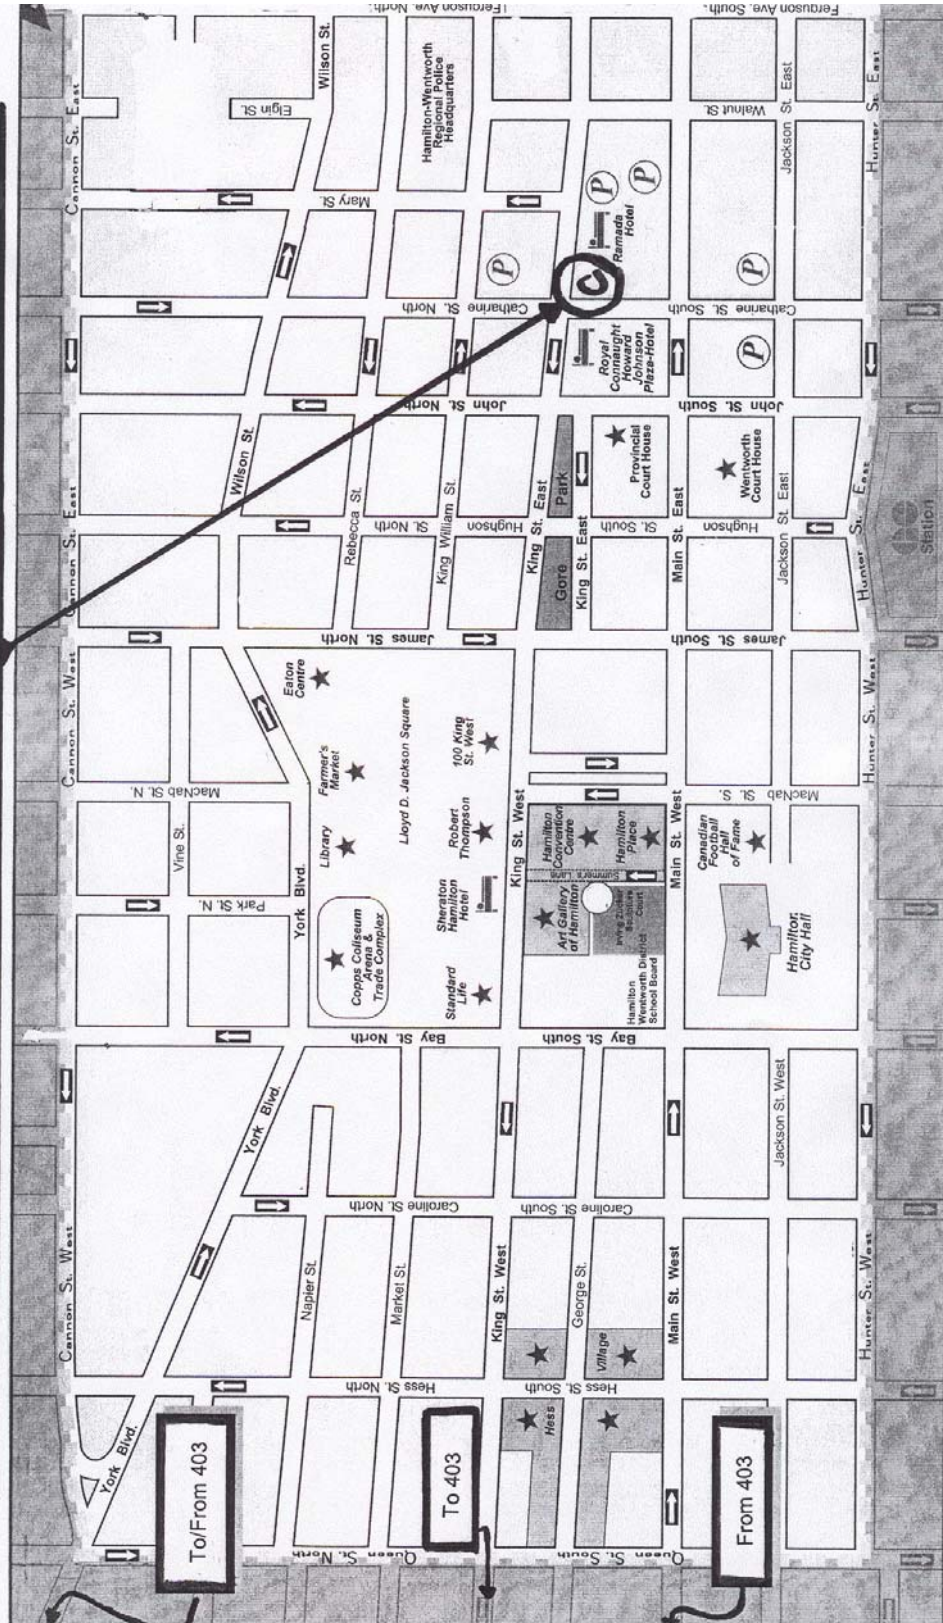

Contact

For Children's and Developmental Services

HAMILTON

140 King Street East, Suite 4
Effort Square Building, Main floor
Hamilton, ON L8N 1B2
905-570-8888

Legend

- North
- Parking
- One Way Street